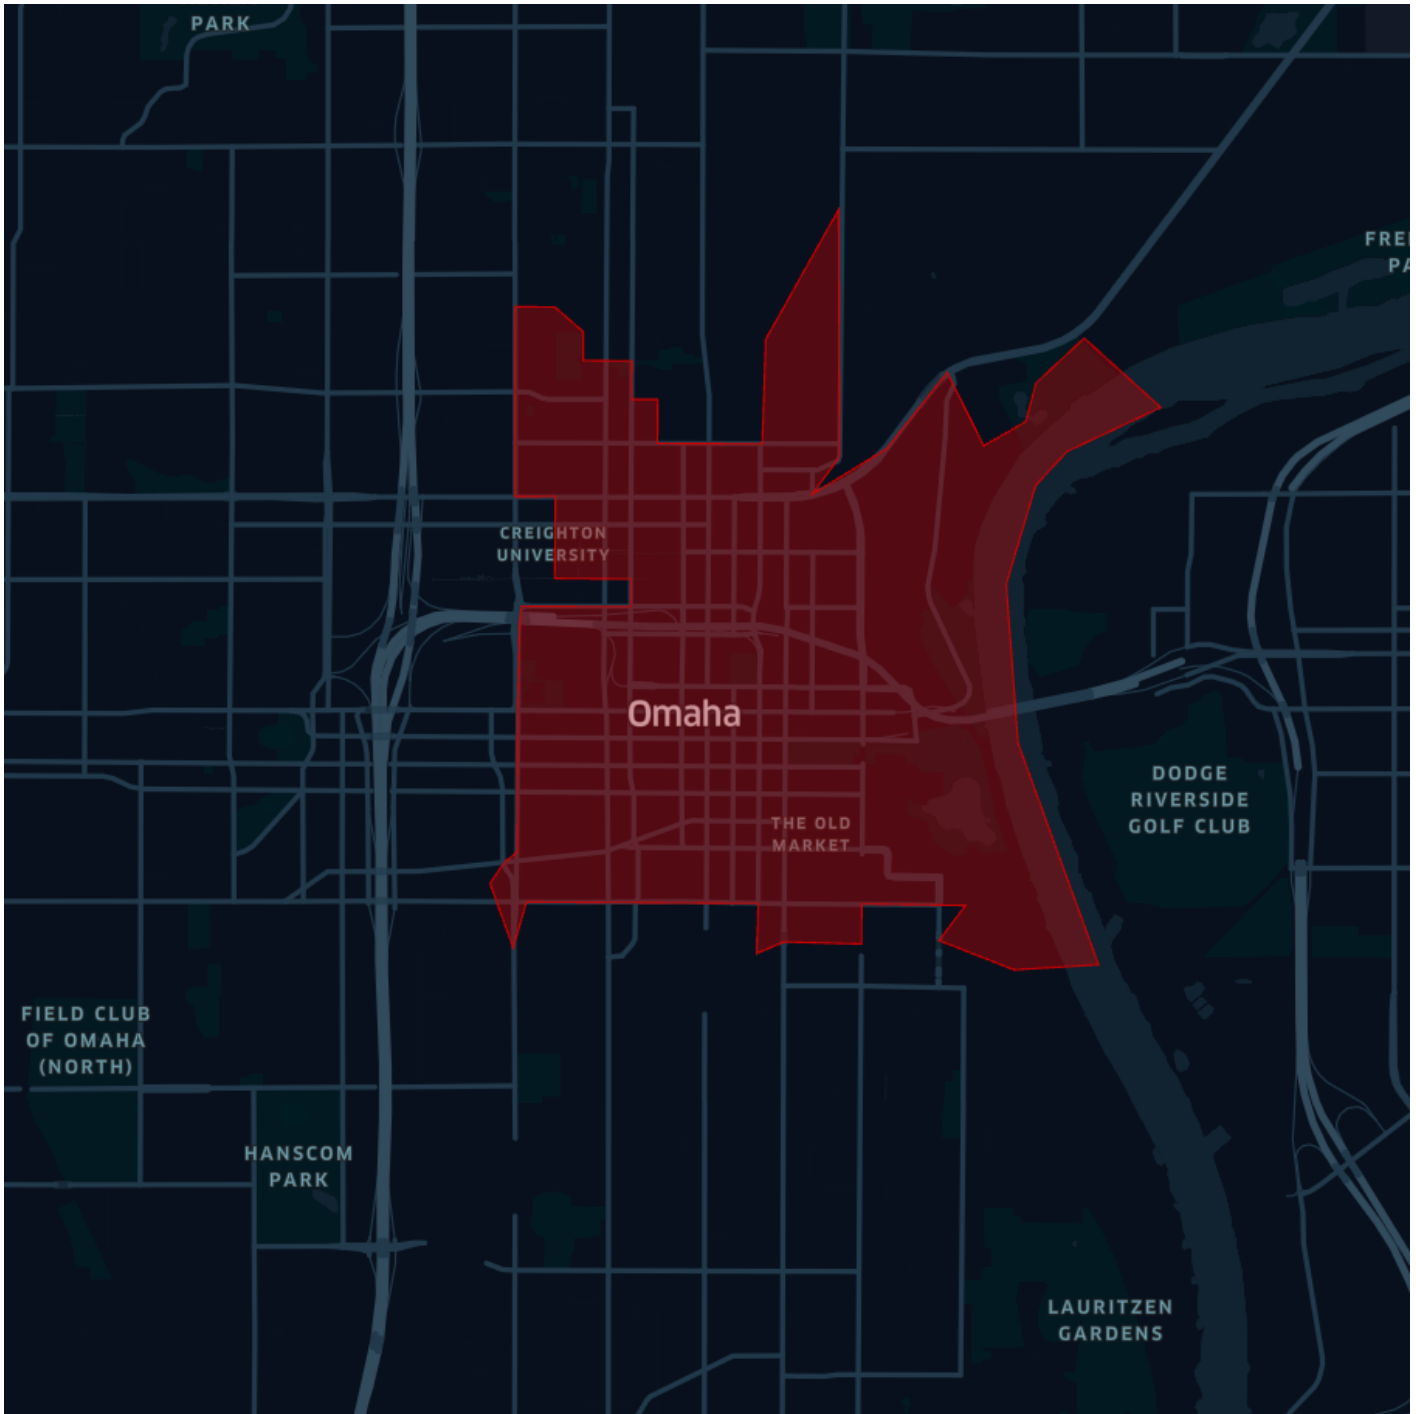

Downtown Albuquerque, NM*

[87102]

*Zip Codes did not completely align well with Downtown Area. Definition includes the entire downtown, and some regions outside the downtown.

Downtown Tucson, AZ

[85701]

Downtown Fresno, CA

[93721]

Downtown Sacramento, CA

[95814]

Downtown Kansas City, MO

[64105, 64106]

Downtown Atlanta, GA

[30303]

Downtown Omaha, NE

[68102]

Downtown Colorado Springs, CO*

[80903]

*Zip Codes did not completely align well with Downtown Area. Definition includes the entire downtown, and some regions outside the downtown.

Downtown Raleigh, NC*

[27601]

*Zip Codes did not completely align well with Downtown Area. Definition includes the entire downtown, and some regions outside the downtown.

Downtown Miami, FL

[33131]

Downtown Oakland, CA

[94612]

Downtown Minneapolis, MN